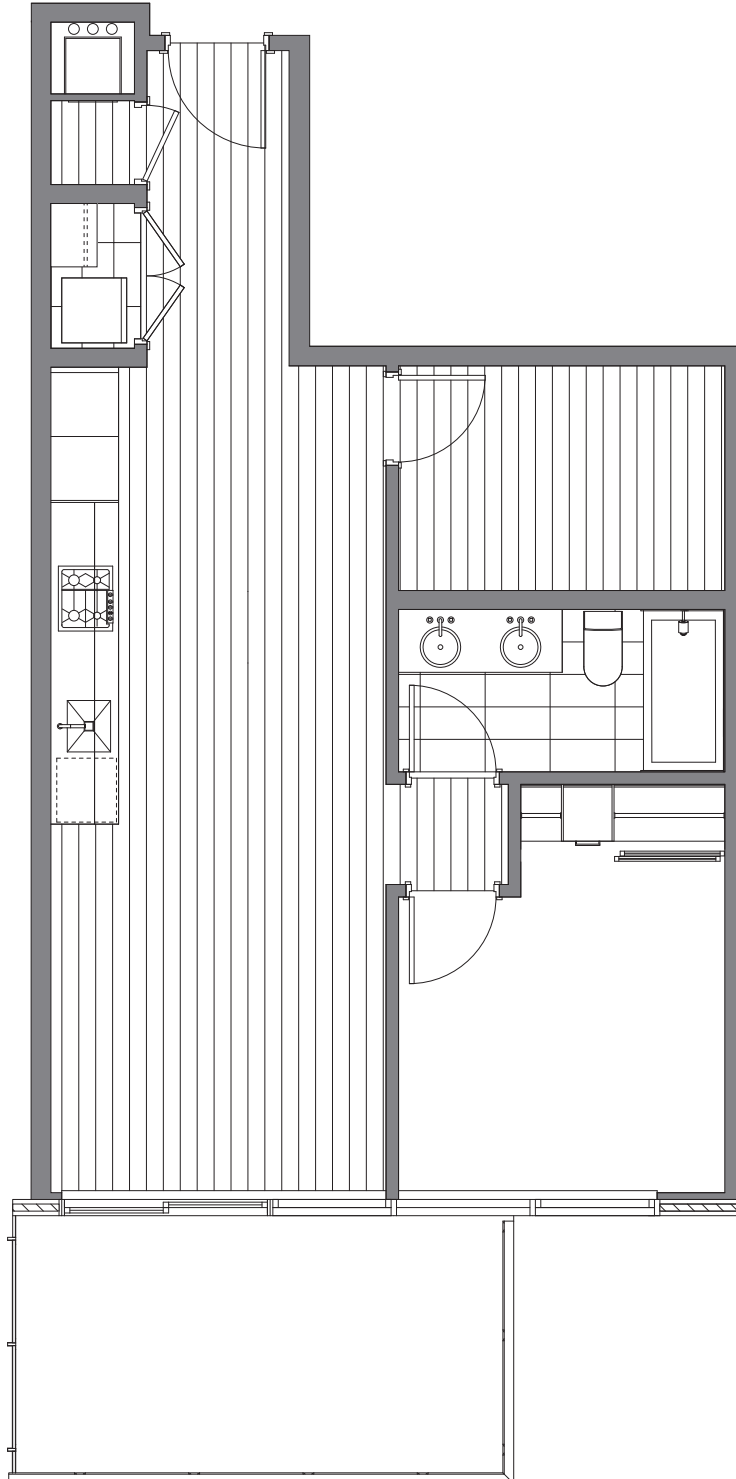

E
TOWER

6688
PEARSON
WAY

2 RIVER GREEN

SUITE 1008
STRATA LOT #264
680 SF

INITIALS	

In a continuing effort to meet the challenge of product improvement, the developer reserves the right to modify or change plans and specifications without notice. All dimensions and sizes are approximate. Refer to disclosure statement for specific details. E. & O. E.