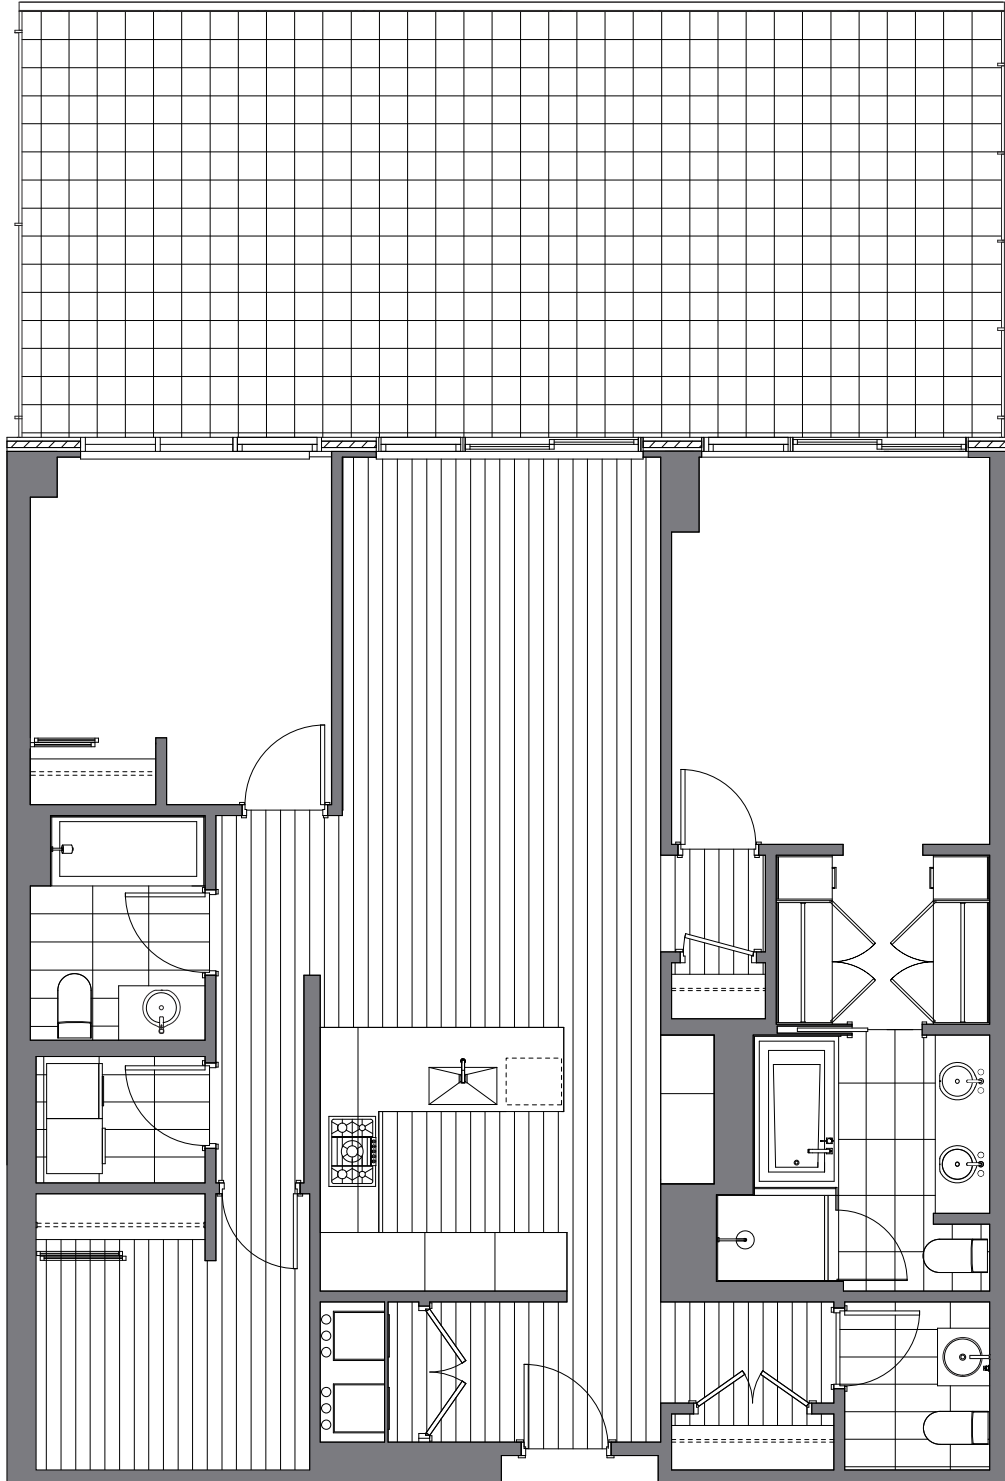

E
TOWER

6688
PEARSON
WAY

2 RIVER GREEN

SUITE 304
STRATA LOT #162
1280 SF

INITIALS	

In a continuing effort to meet the challenge of product improvement, the developer reserves the right to modify or change plans and specifications without notice. All dimensions and sizes are approximate. Refer to disclosure statement for specific details. E. & O. E.